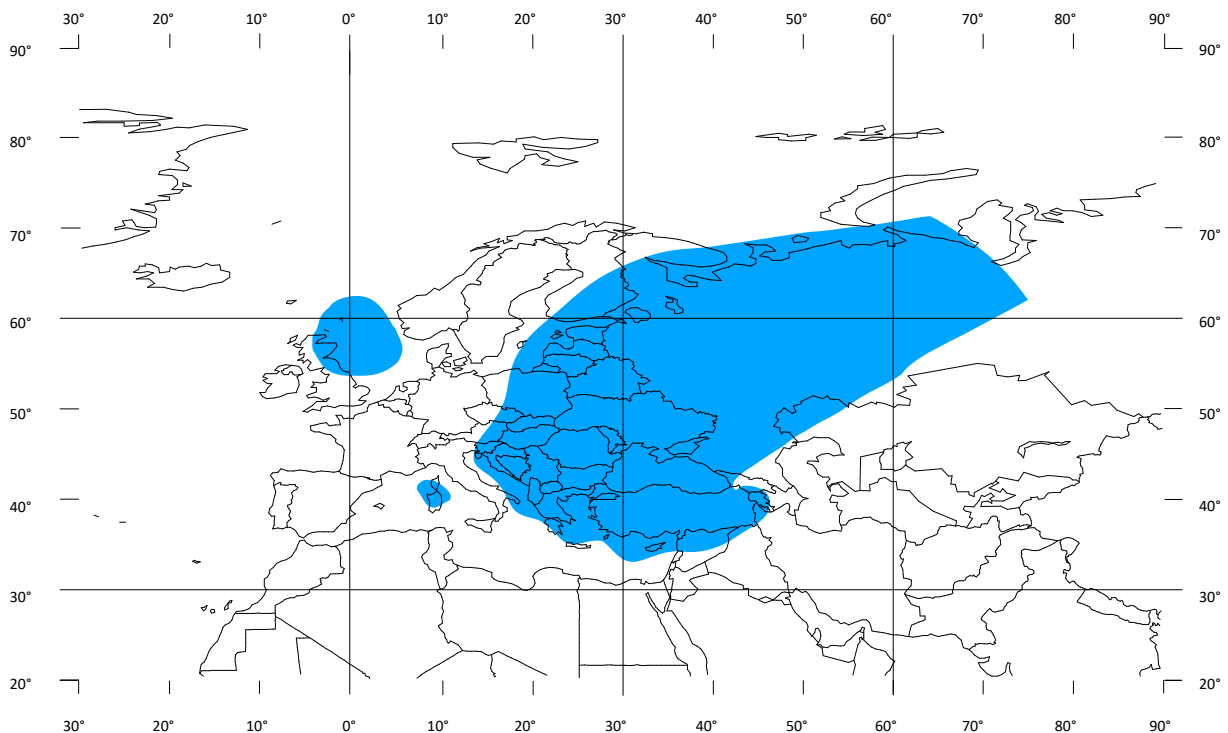

ASTRA 4A

TV Program – DW English HD

Direct-to-Home

Position	4.8° East
Transponder	4.202
Frequency	11747 MHz
Polarization	vertical
FEC	2/3
Symbolrate	30000 KSymbols/s
Modulation	8PSK /DVB-S2
Video Standard	PAL
Video Compression	HD MPEG-4
Audio Compression	MPEG-1/Layer 2
Encryption	-
Additional Data Services	EIT / EPG
TV Channel	DW English HD
Radio Channel	-

Reception may be possible even beyond these contours

0,8 m

Diameter of satellite receiving antenna in meter
(approximate values) for Direct-to-Home